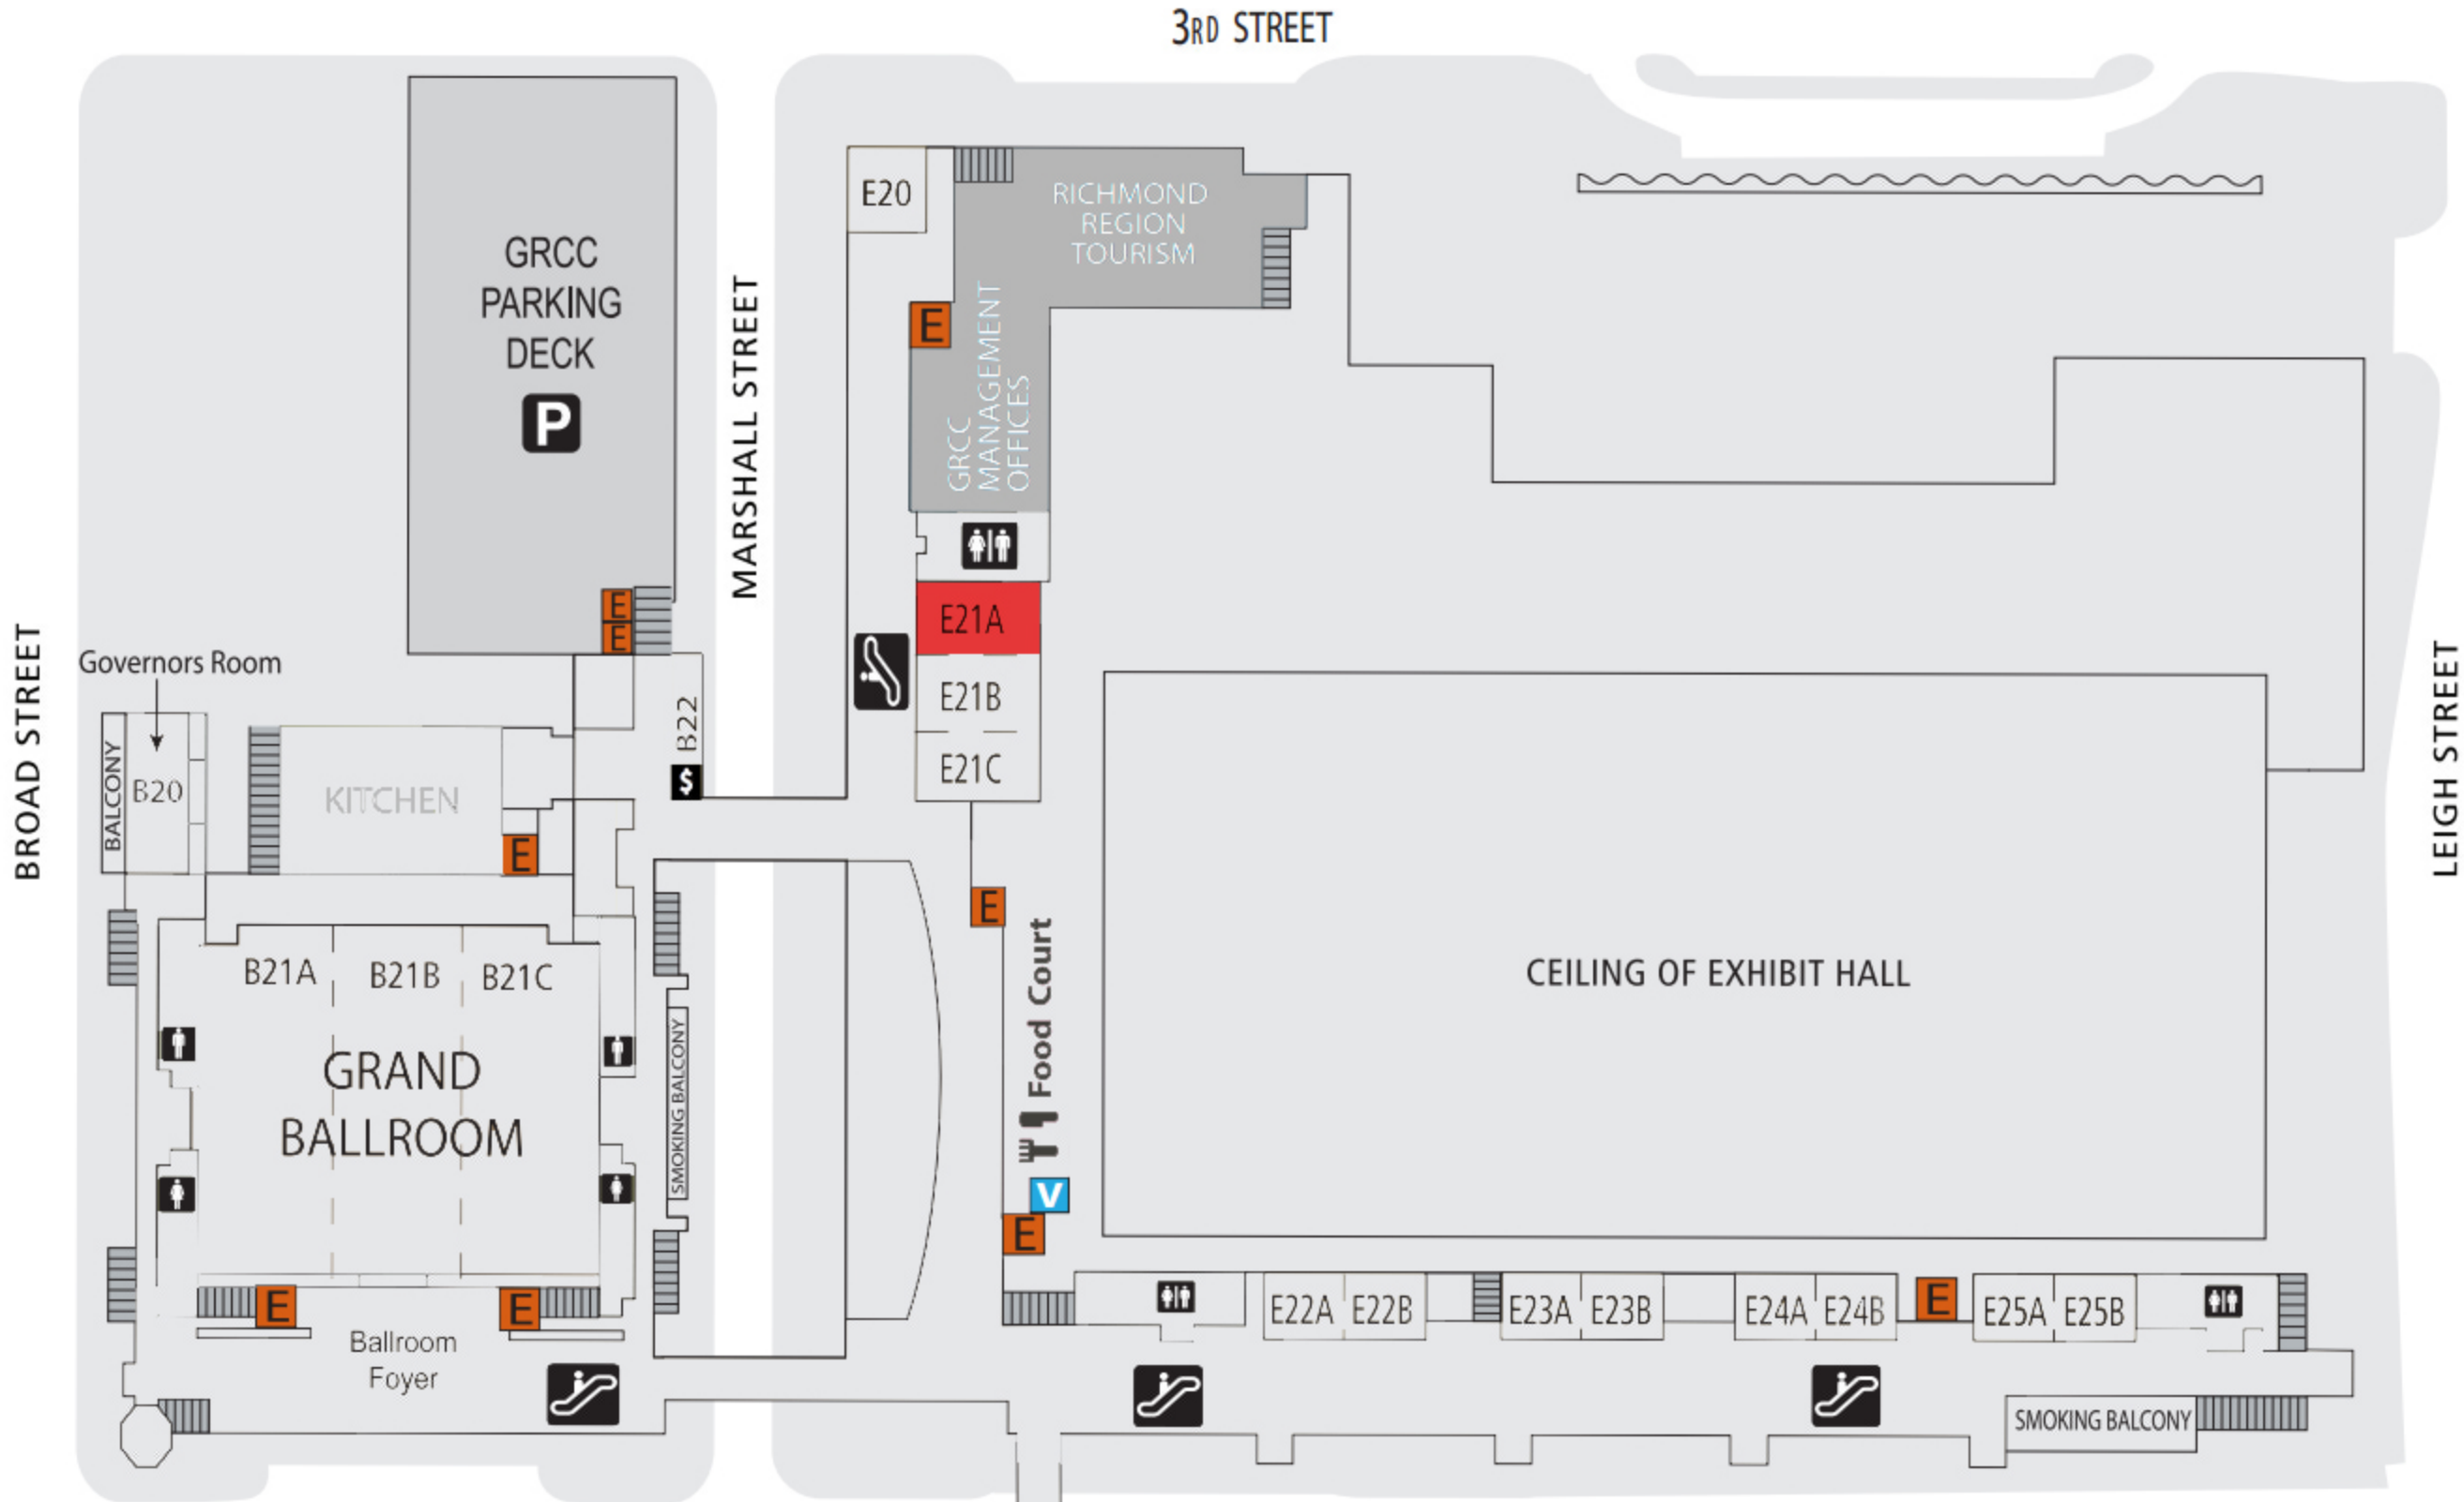

LEVEL 2

- ROOM E21A
- SHOW/REGISTRATION OFFICES & GREEN ROOMS
- 🍴 FOOD & BEVERAGE
- MEETING SPACE
- COMMON AREA
- FLEXIBLE WALL
- ♿ RESTROOMS
- 🚶 ESCALATORS
- E ELEVATORS
- V VENDING
- P PARKING
- STAIRS
- \$ ATMS

Hilton

Richmond Marriott