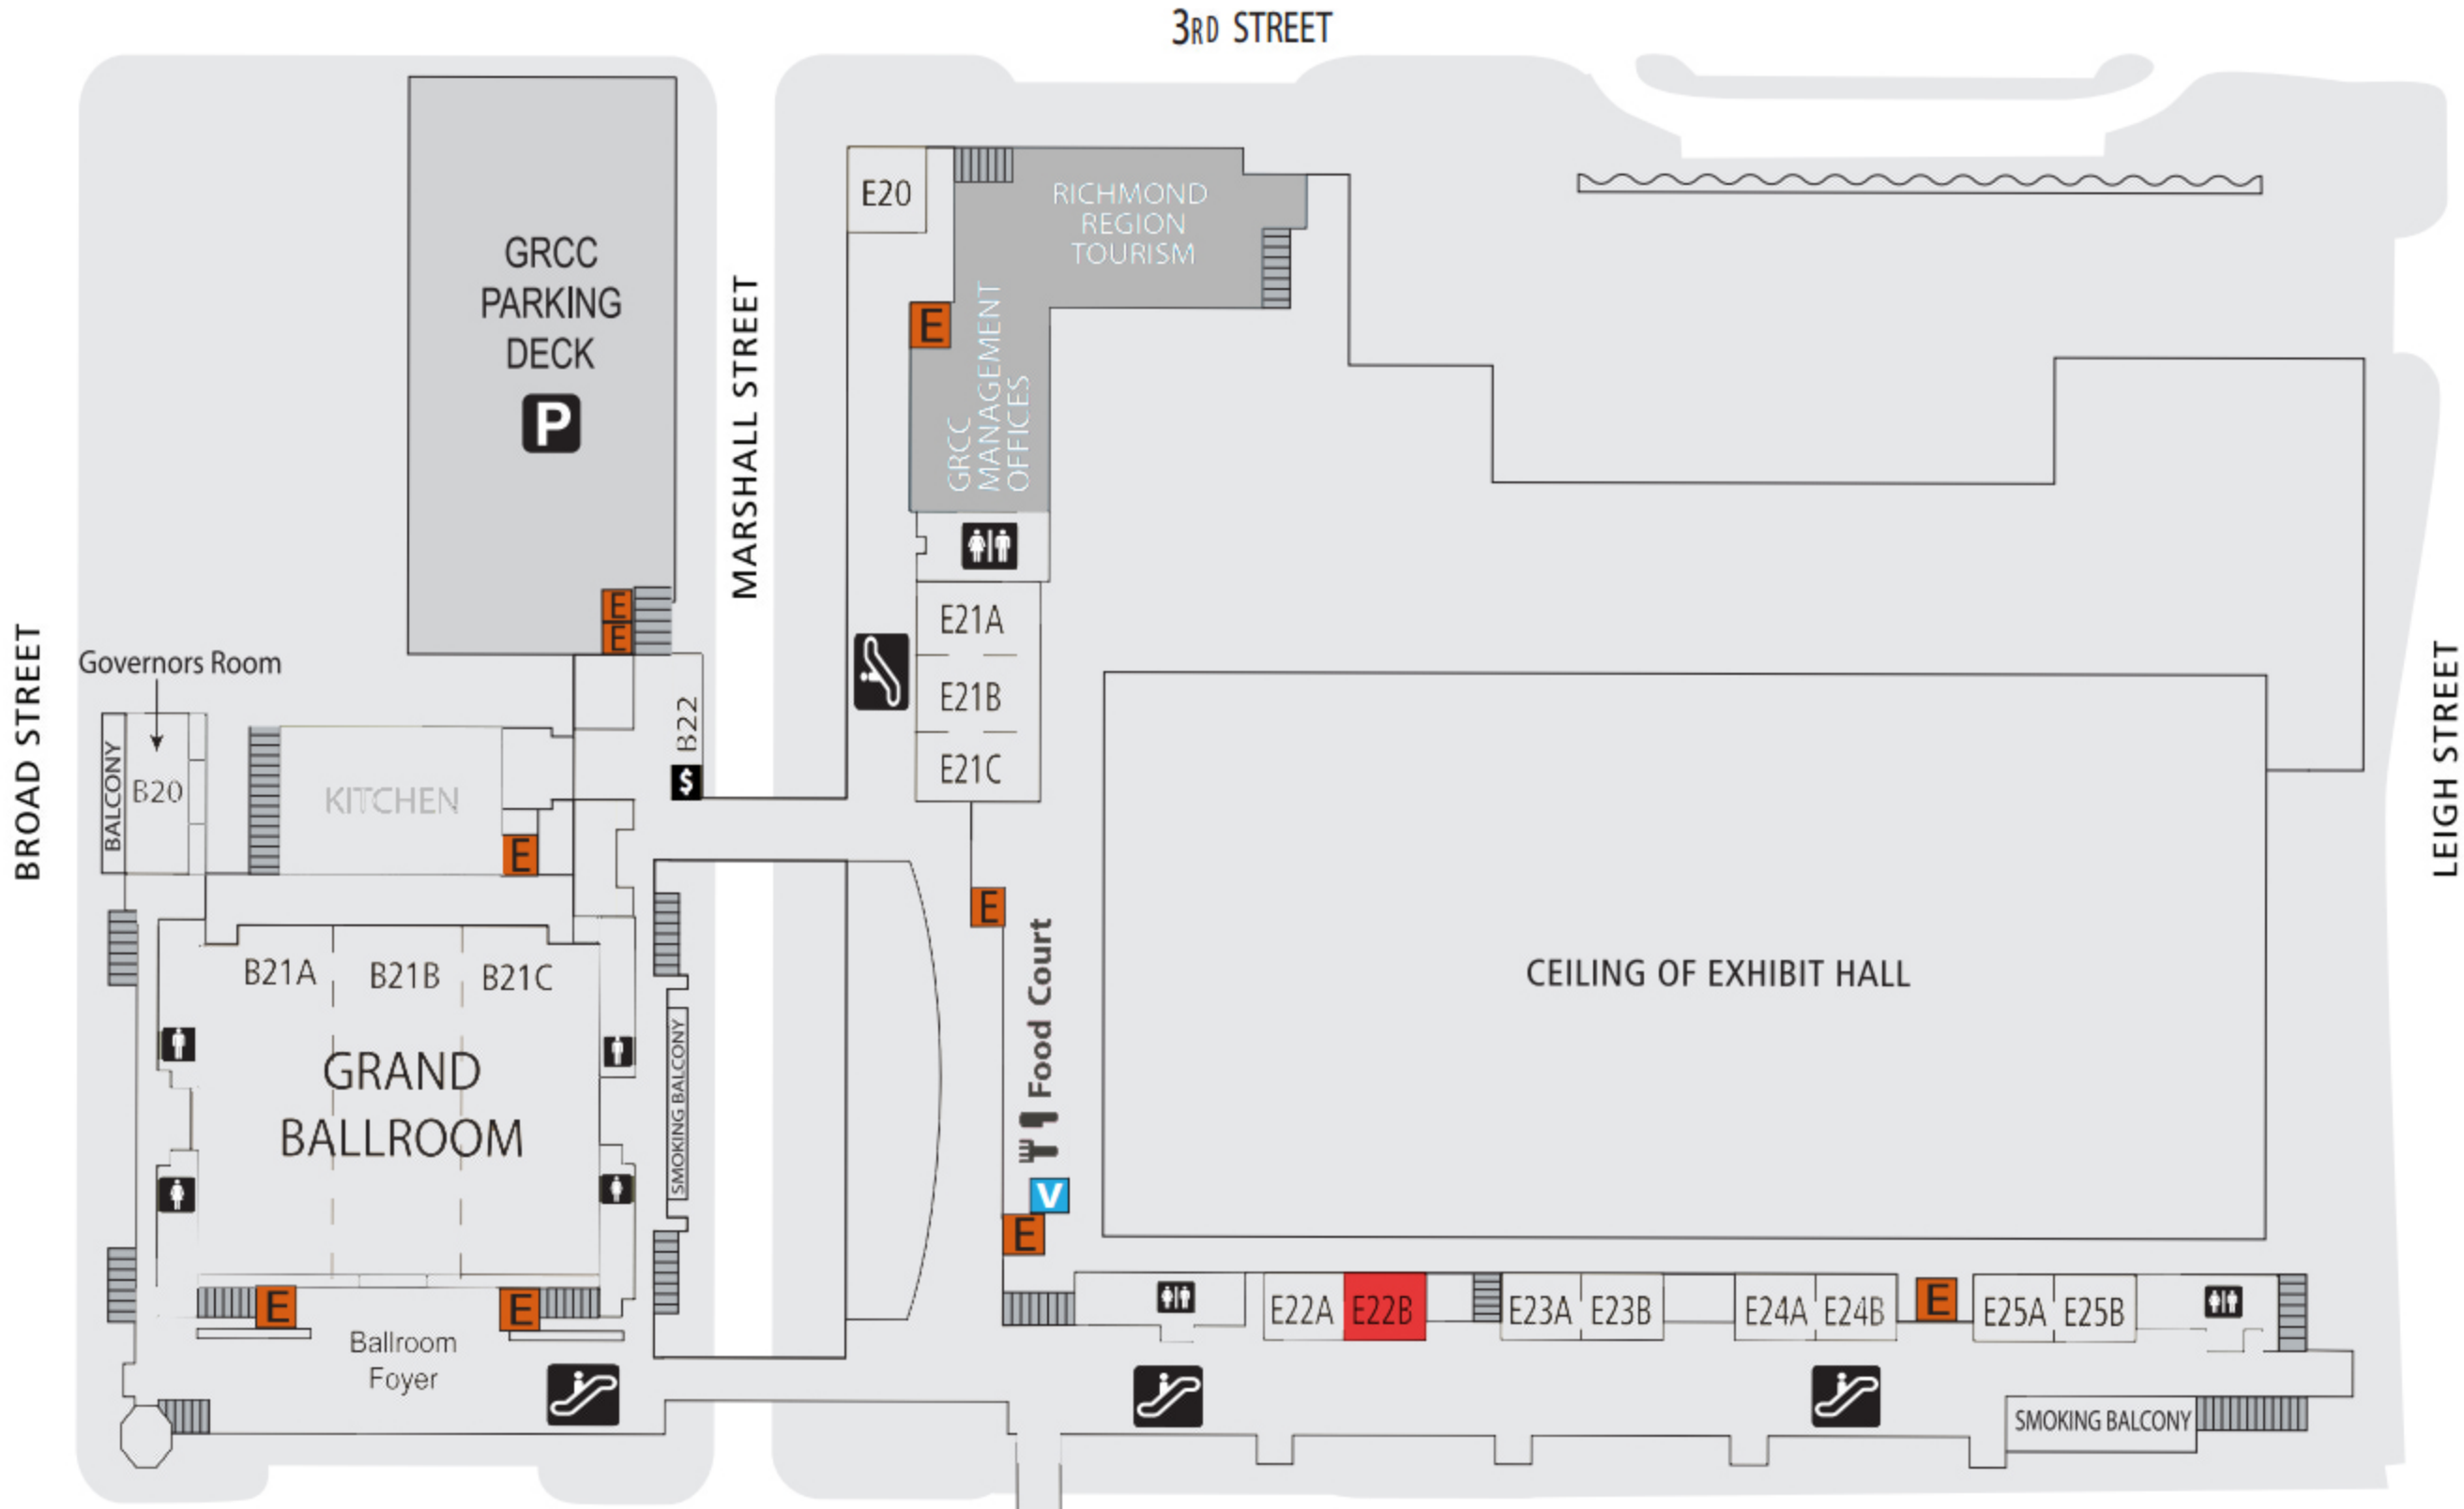

# LEVEL 2

- ROOM E22B
- SHOW/REGISTRATION OFFICES & GREEN ROOMS
- 🍴 FOOD & BEVERAGE
- MEETING SPACE
- COMMON AREA
- FLEXIBLE WALL
- ♿ RESTROOMS
- ↕ ESCALATORS
- E ELEVATORS
- V VENDING
- P PARKING
- 🪜 STAIRS
- \$ ATMS

Hilton

Richmond Marriott

The Richmond Coliseum